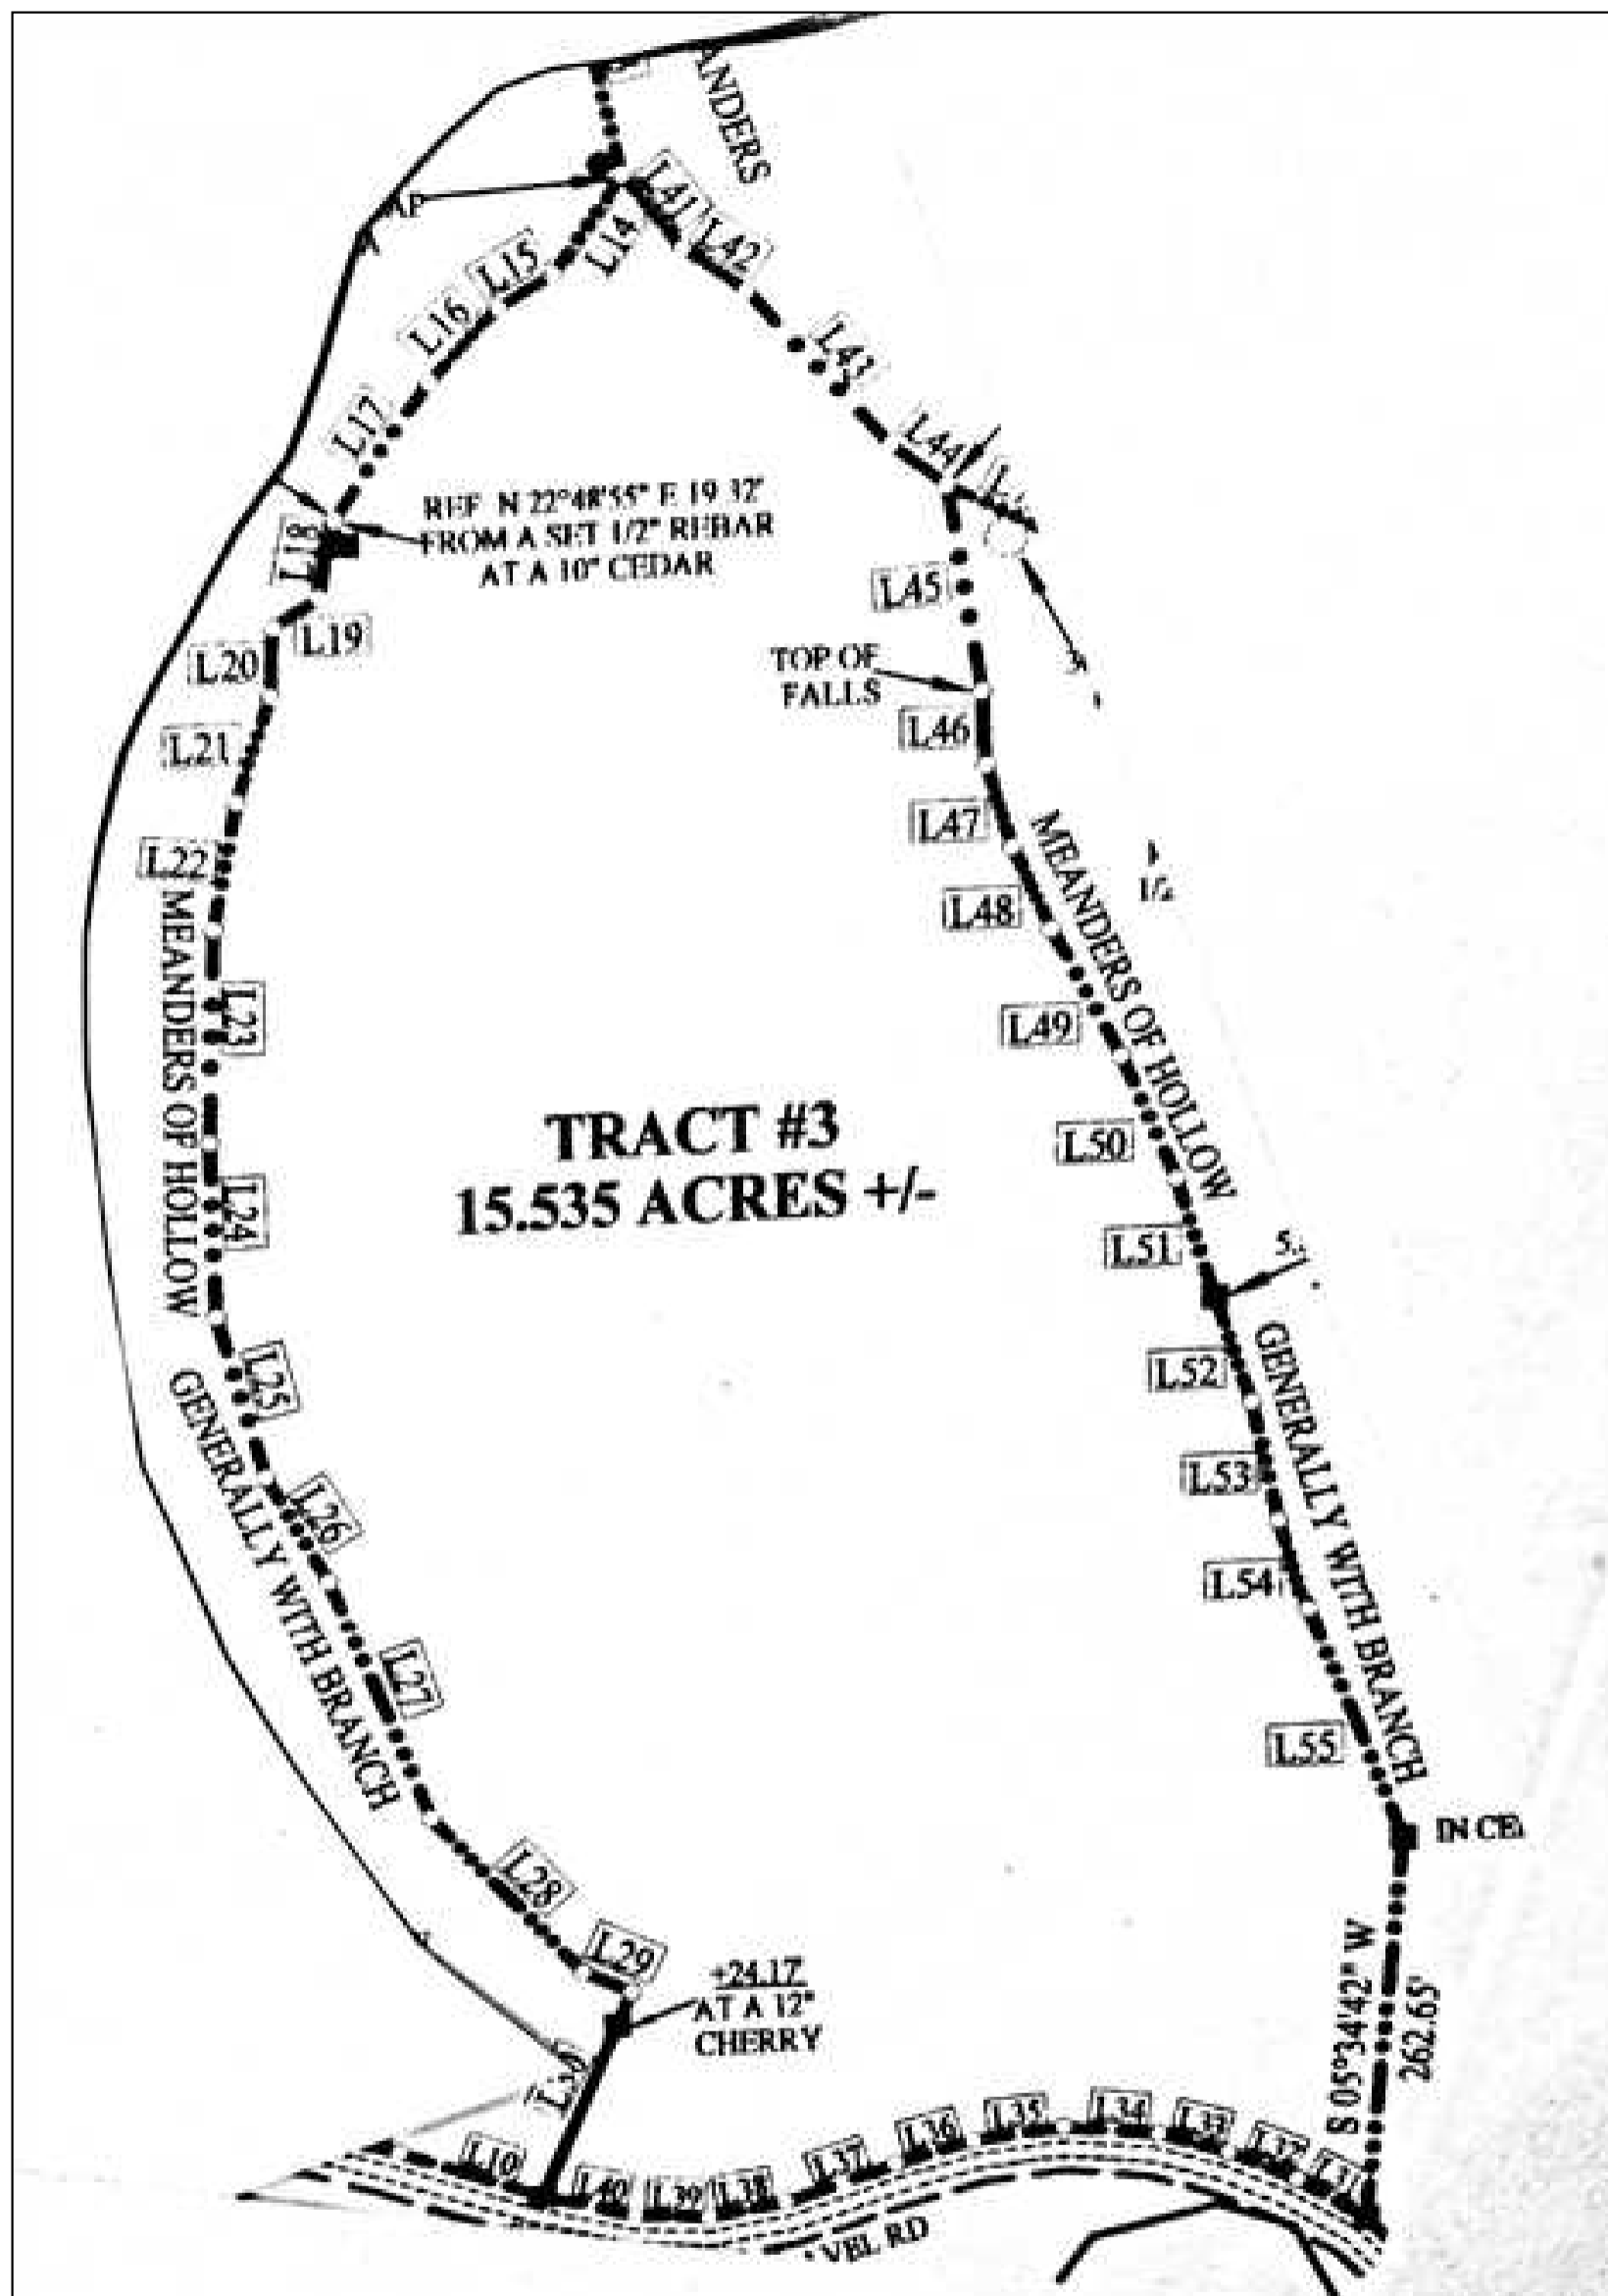

## Tract 3 – 15.5 Private Acres

**Address:** 5498 Reece Hurt Rd, Breeding, KY

**Paul Thomas**

(270) 537-4422(cell)

[pthomas@mossyoakproperties.com](mailto:pthomas@mossyoakproperties.com)

**Acreage:** 15.54

**Price:** \$24,950

**County:** Metcalfe

**MOPLS ID:** 42216

**GPS Location:** 36.9484 X -85.4803

**Timberland**

Tract 3 – 15.535 Acres – Pasture/food plot, balance timber, spring branch, excellent hunting. Utilities available. Agent/Broker owned. Additional land available. Owner terms available.

# Tract 3 – 15.5 Private Acres