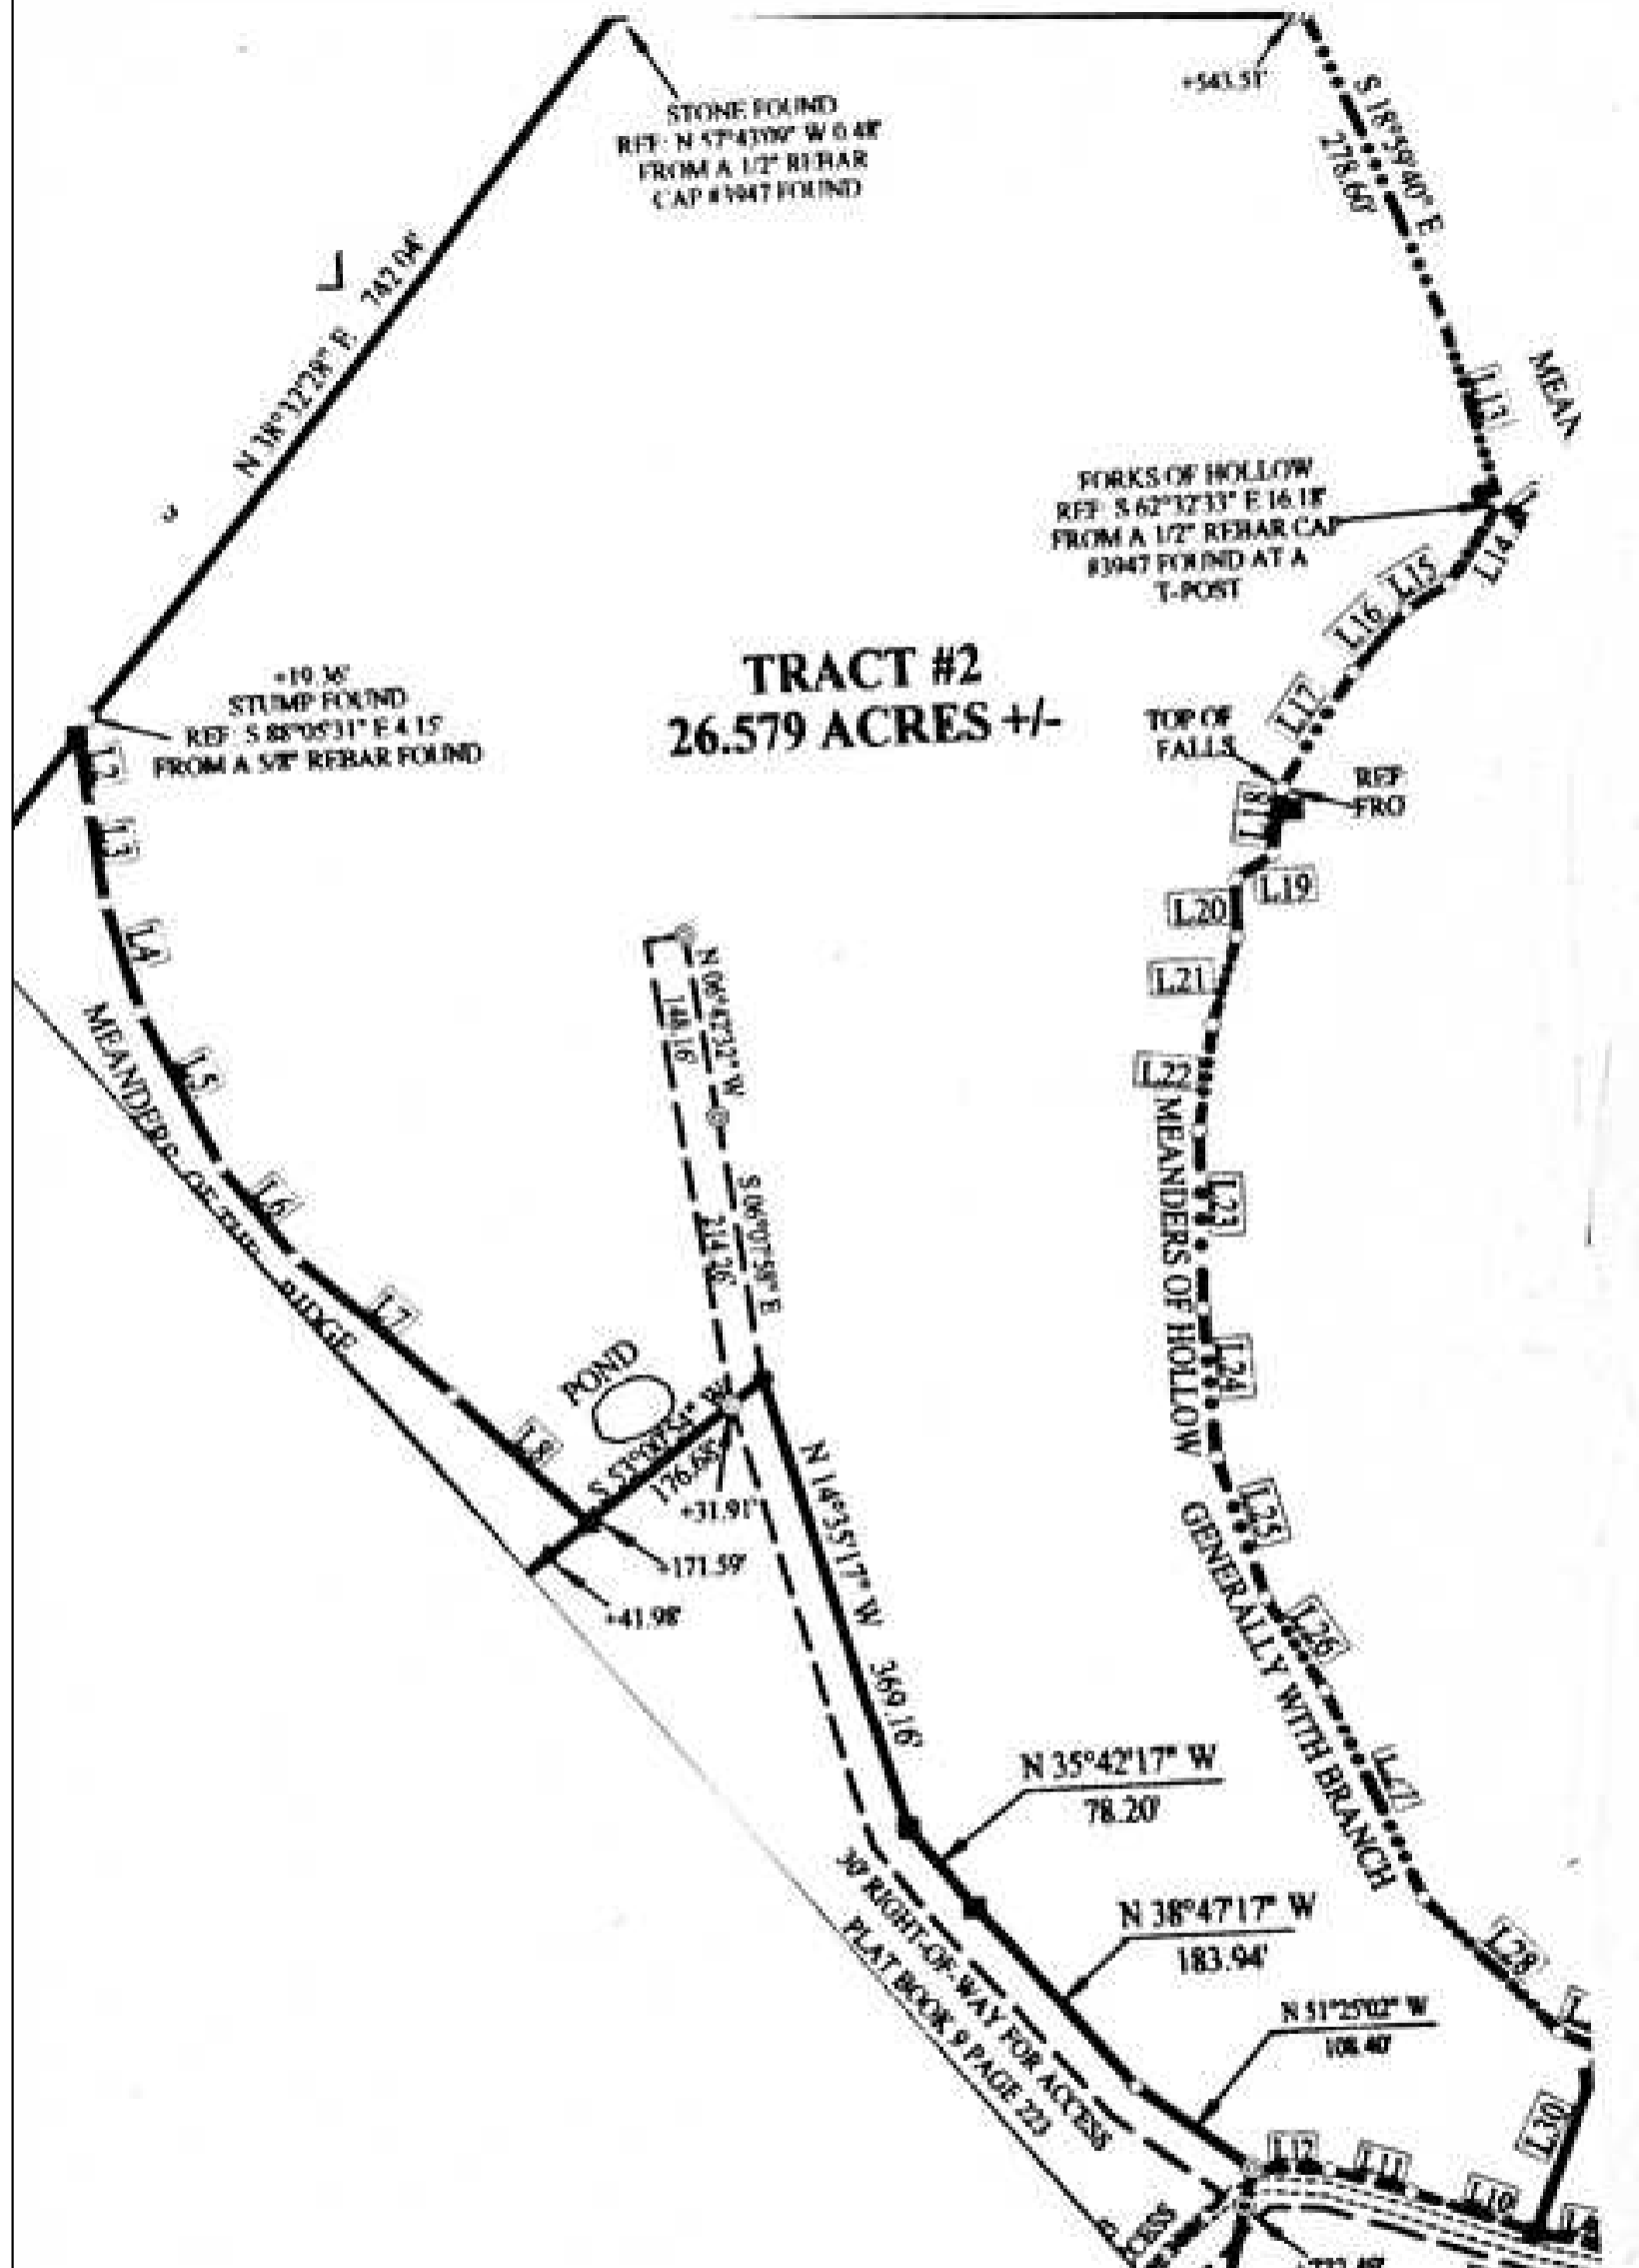

Tract 2 – 26.5 Private Acres

Address: 5498 Reece Hurt Rd, Breeding, KY

Paul Thomas

(270) 537-4422(cell)

pthomas@mossyoakproperties.com

Acreage: 26.58

Price: \$39,950

County: Metcalfe

MOPLS ID: 42215

GPS Location: 36.9483 X -85.4799

Timberland

TRACT #2
26.579 ACRES +/-

Tract 2 – 26.579 Acres – Pasture/food plot, balance timber, spring branch, excellent hunting. Utilities available. Agent/Broker owned. Additional land available. Owner terms available.

Tract 2 – 26.5 Private Acres