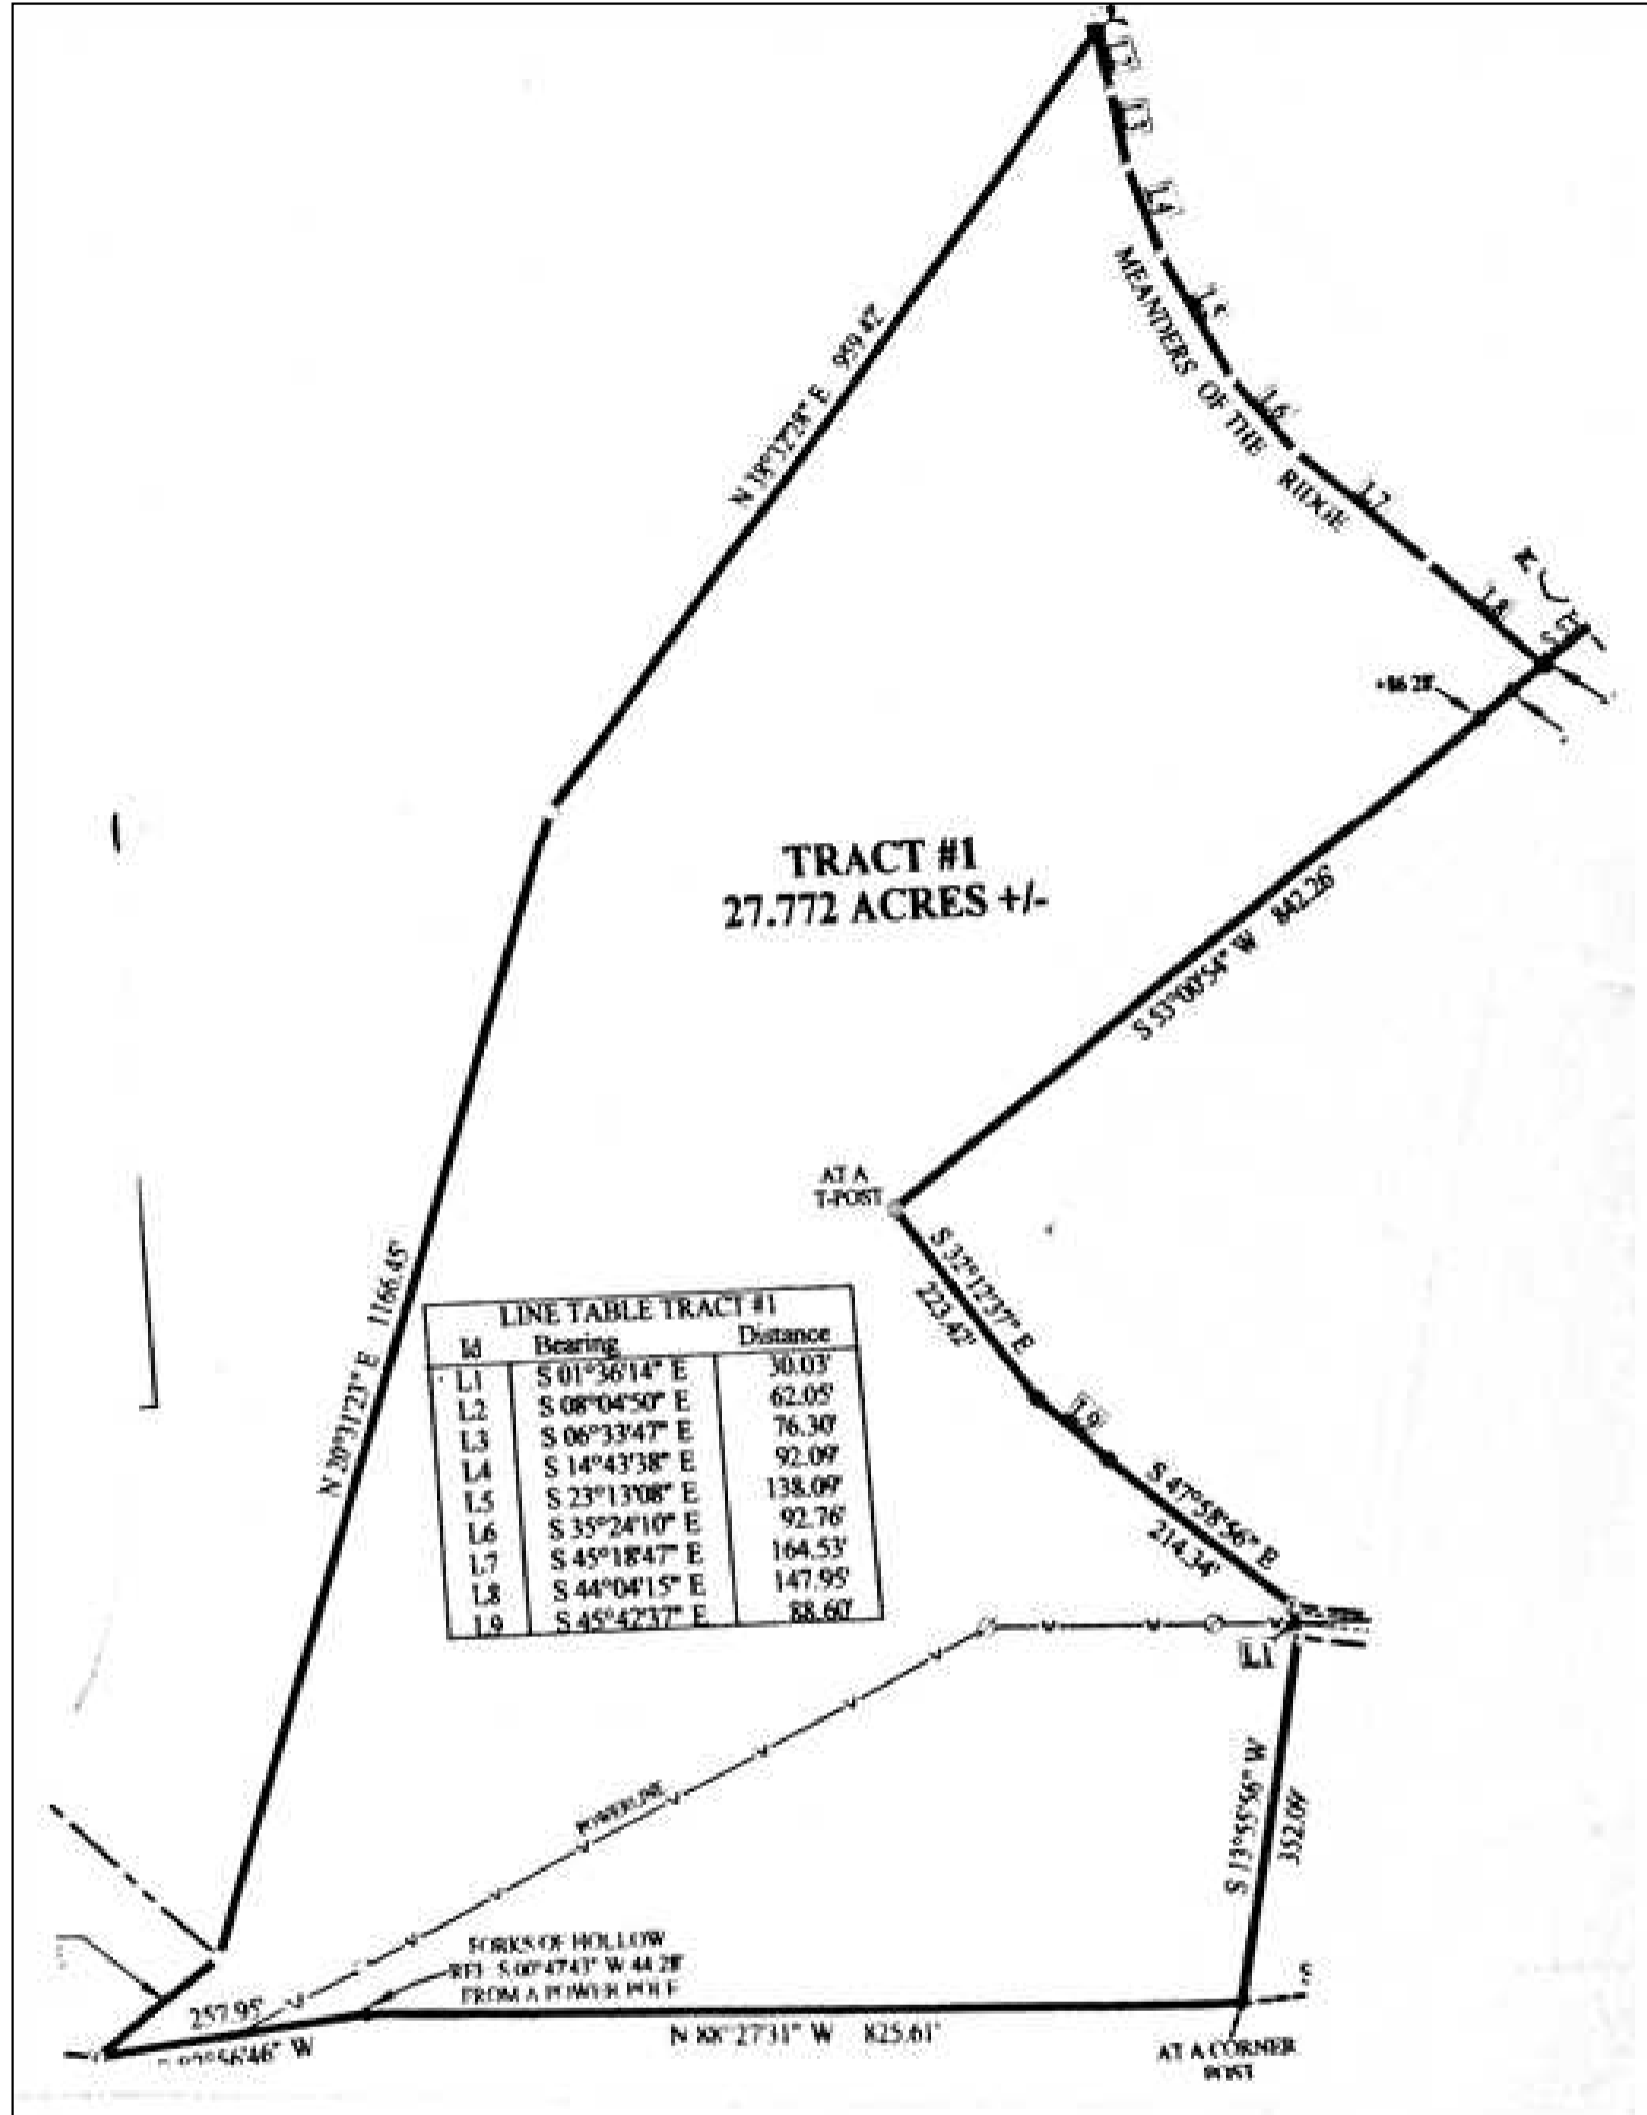

Tract 1 – 27.7 Acres private acres

Address: 5498 Reece Hurt Rd, Breeding, KY

Paul Thomas

(270) 537-4422(cell)

pthomas@mossyoakproperties.com

Acreage: 27.77

Price: \$44,950

County: Metcalfe

MOPLS ID: 42214

GPS Location: 36.9476 X -85.4834

Timberland

Tract 1 – 27.772 Acres – 8 acre pasture/food plot, balance timber, game pond, spring branch, excellent hunting. Utilities available. Agent/Broker owned. Additional land available. Owner terms available.

Tract 1 – 27.7 Acres private acres