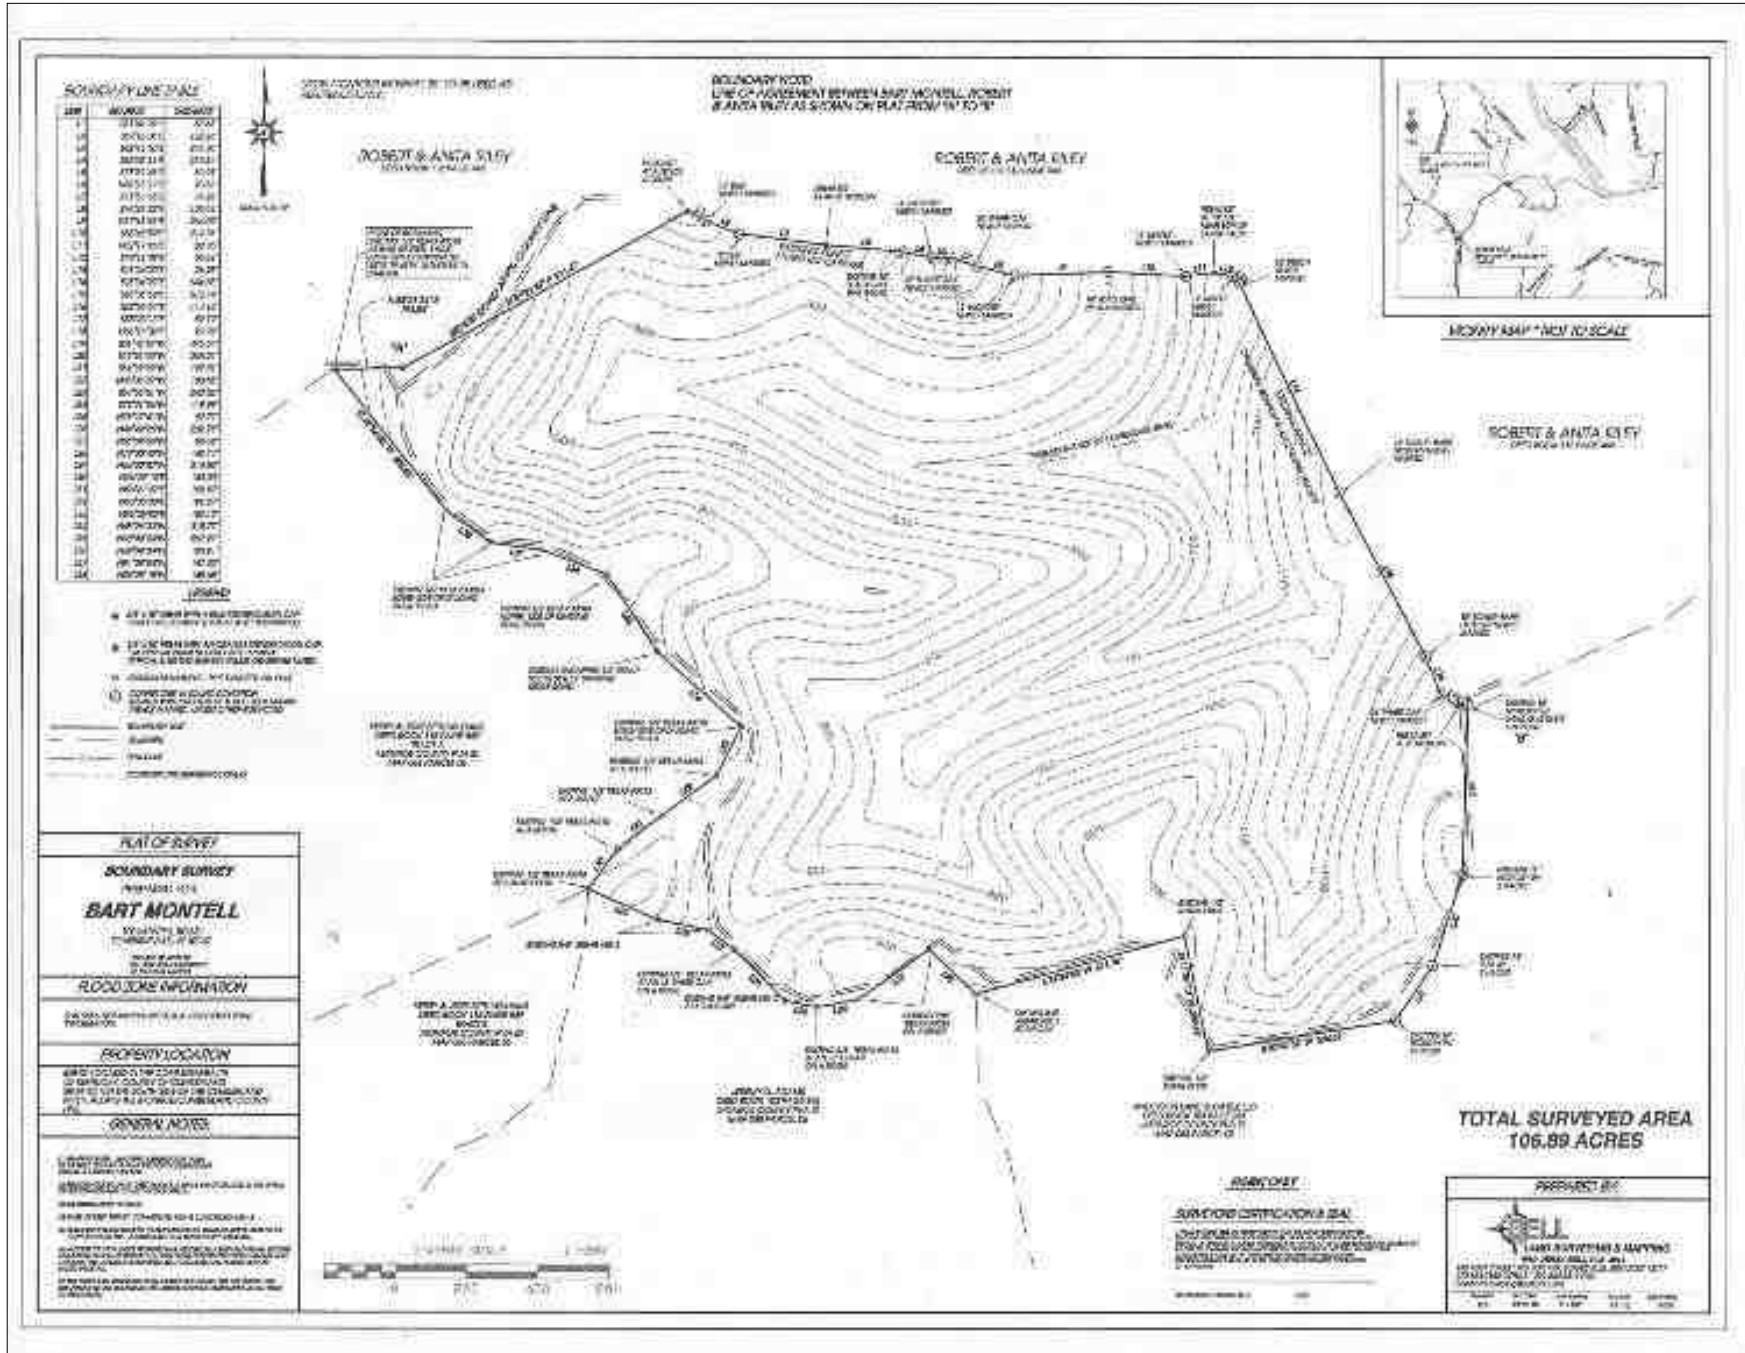

Hunting Land for Sale in Cumberland County, KY Williams 106.89

Address: White Ridge Rd., Burkesville, KY

Jerri Beth Williams
 270-427-8582 (cell)
 jerriw@mossyoakproperties.com

Acreage: 106.89
Price: \$99,950
County: Cumberland
MOPLS ID: 16850
GPS Location: 36.7903 X -85.3705
Whitetail
Recreational

106.89 Acres. Mostly wooded recreational hunting land for sale. Very secluded with lots of trails and some cover crop areas. This property is a hunter's dream with plenty of wildlife, cabin sites and the potential to grow big bucks. Don't let this deal pass you by! Shown by appointment only. Agent Owned. Burkesville, Ky; Cumberland County.