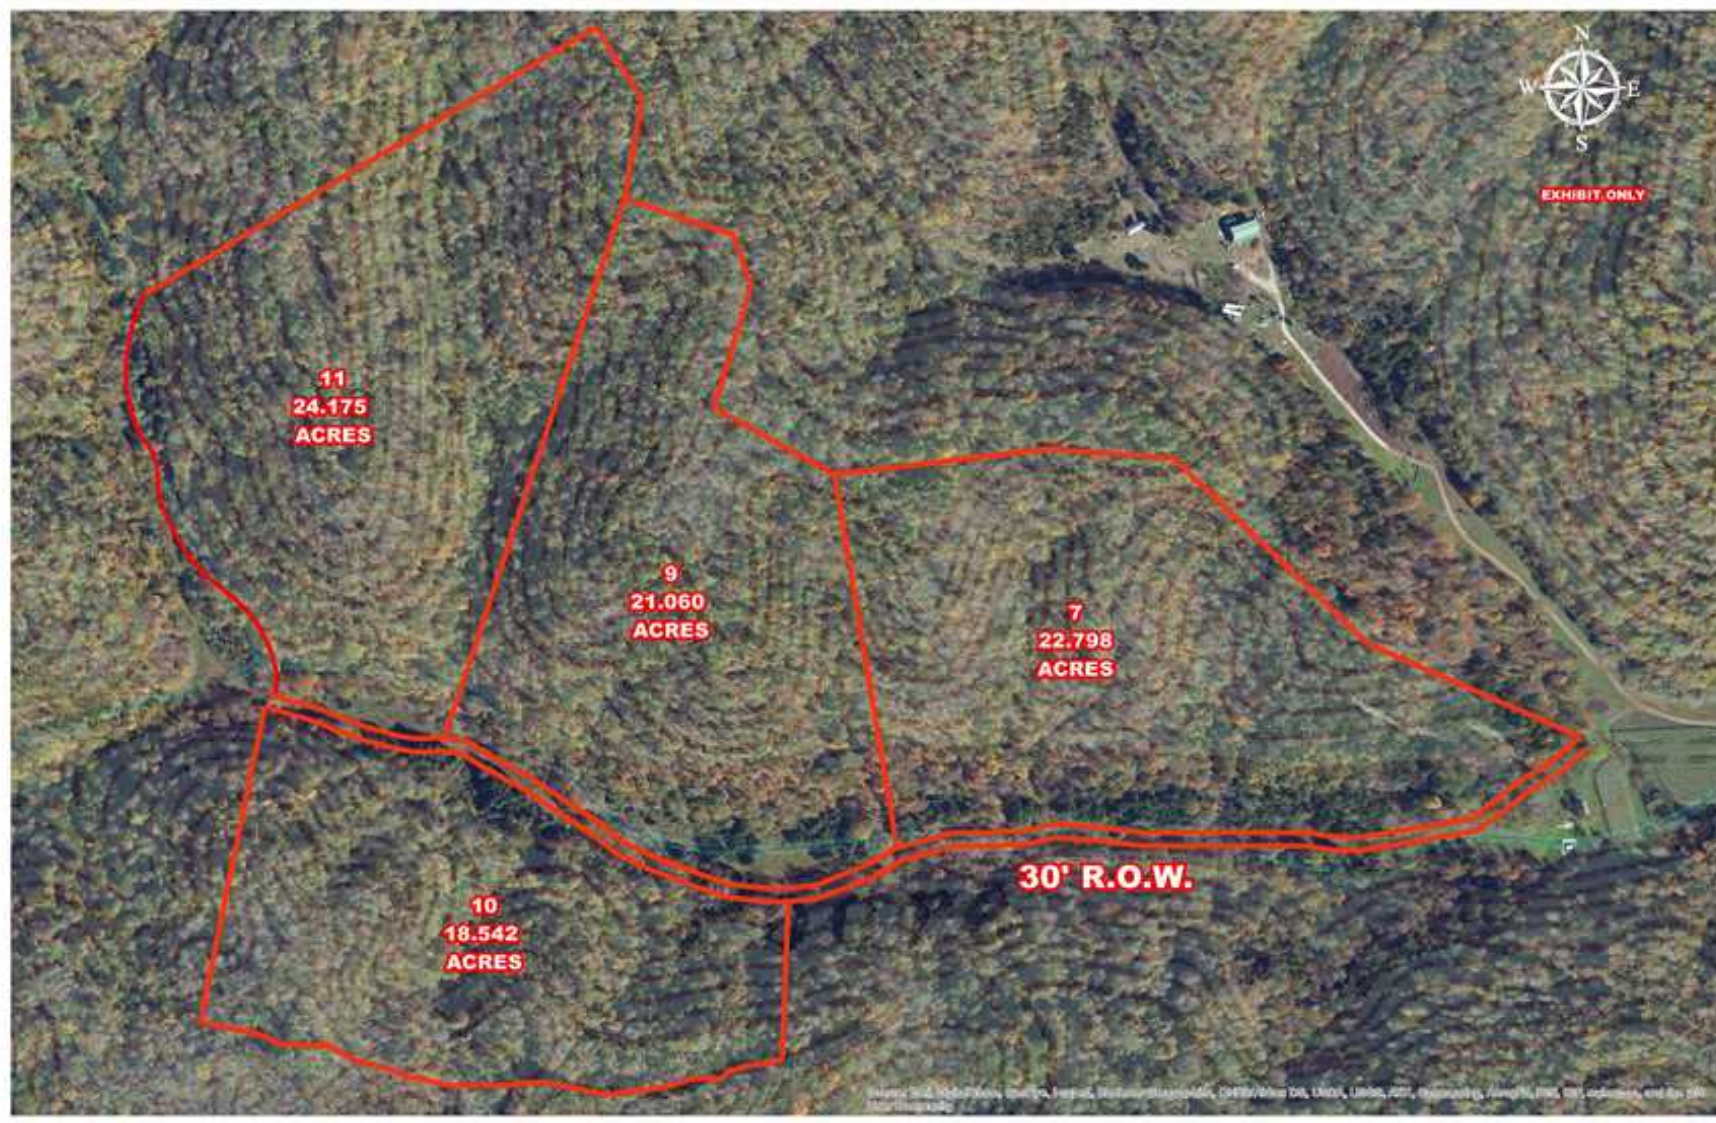

Williams 62

Address: Big McFarland Rd., Tompkinsville, KY

Jerri Beth Williams
270-427-8582 (cell)
jerriw@mossyoakproperties.com

Acreage: 62.00
Price: \$67,000
County: Monroe
MOPLS ID: 25064
GPS Location: 36.6372 X -85.5496
Whitetail
Turkey
Recreational

62+/- Ac. Mostly wooded with wet weather creeks. Some cleared areas would make nice cabin sites. Great hunting retreat with abundant wildlife. Located in the Vernon Community, close to the Cumberland River. Will subdivide. Shown by appt. only. Agent Owned. Splitting of tracts: 1. Two tracts #7 & #9 total of 43.858 acres for \$46,000. 2. Tract #10 total of 18.542 acres for \$21,000.

Williams 62