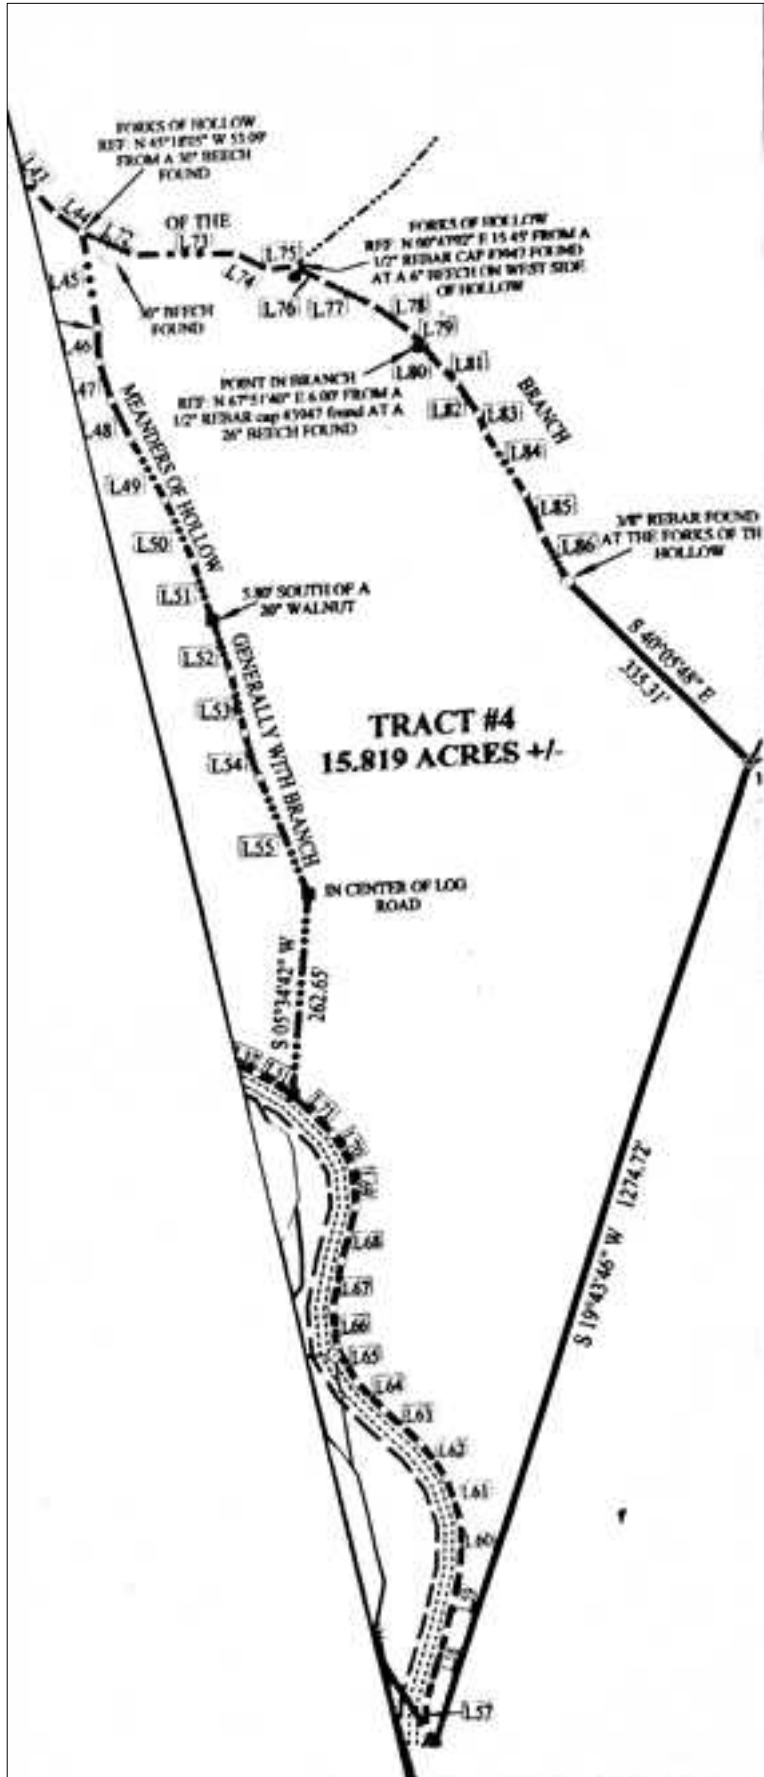

Tract 4 - 15.9 Private Acres

Address: 5498 Reece Hurt Rd, Breeding, KY

Paul Thomas
 270-537-4422 (cell)
 pthomas@mossyoakproperties.com

- Acreage:** 15.92
- Price:** \$24,950
- County:** Metcalfe
- MOPLS ID:** 42217
- GPS Location:** 36.9483 X -85.4799
- Whitetail**
- Turkey**
- Small Game**
- Recreational**
- Bird Watching**
- Residential**
- Timberland**

Tract 4 – 15.919 Acres – Pasture/food plot, balance timber, spring branch, excellent hunting. Utilities available. Agent/Broker owned. Additional land available. Owner terms available.

Tract 4 - 15.9 Private Acres